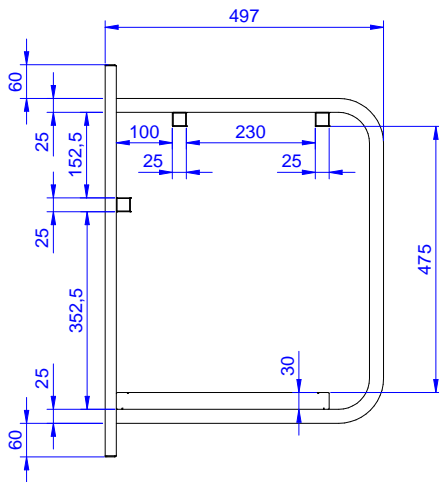

#### Construction

- Capacity: from 1 to 4 baskets (based on model).
- Square section frame 25x25 mm.
- 304 AISI stainless steel construction throughout.

#### Short Form Specification

Item No. \_\_\_\_\_

Constructed in 304 AISI stainless steel. Square 25x25mm tubular frame. Fitted with bottom tray and drain hole. Designed for baskets 500x500mm.

APPROVAL: \_\_\_\_\_

Experience the Excellence  
[www.electroluxprofessional.com](http://www.electroluxprofessional.com)

Front

Side

Top

**Key Information:**

External dimensions,  
Width:

864357 (DWWS1) 680 mm

External dimensions,  
Depth:

500 mm

External dimensions,  
Height:

700 mm

Net weight:

8 kg