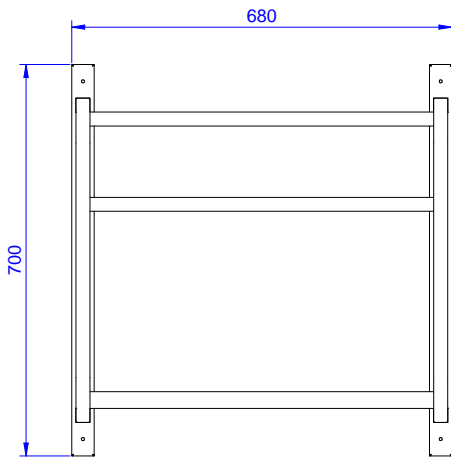

#### Sustainability

- Fitted with bottom tray and drain hole.

864357 (DWWS1)

Wall mounted shelf for 1  
basket 680mm

#### Short Form Specification

Item No. \_\_\_\_\_

Constructed in 304 AISI stainless steel. Square 25x25mm tubular frame. Fitted with bottom tray and drain hole. Designed for baskets 500x500mm.

APPROVAL: \_\_\_\_\_

Experience the Excellence  
[www.electroluxprofessional.com](http://www.electroluxprofessional.com)

Front

Side

Top

**Key Information:**

External dimensions,  
Width:

864357 (DWWS1) 680 mm

External dimensions,  
Depth:

500 mm

External dimensions,  
Height:

700 mm

Net weight:

8 kg