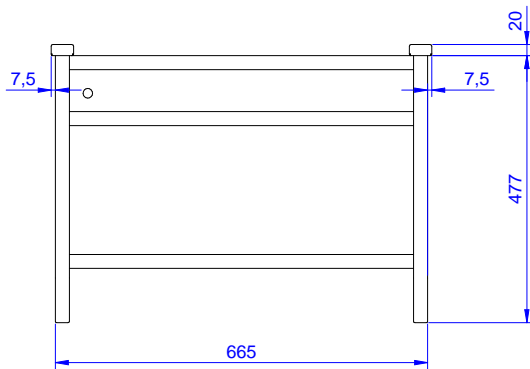

#### Construction

- Capacity: from 1 to 4 baskets (based on model).
- Square section frame 25x25 mm.
- 304 AISI stainless steel construction throughout.

#### Short Form Specification

Item No. \_\_\_\_\_

Constructed in 304 AISI stainless steel. Square 25x25mm tubular frame. Fitted with bottom tray and drain hole. Designed for baskets 500x500mm.

APPROVAL: \_\_\_\_\_

Experience the Excellence  
[www.electroluxprofessional.com](http://www.electroluxprofessional.com)

Front

Side

Top

**Key Information:**

External dimensions,  
Width:

864357 (DWWS1) 680 mm

External dimensions,  
Depth:

500 mm

External dimensions,  
Height:

700 mm

Net weight:

8 kg